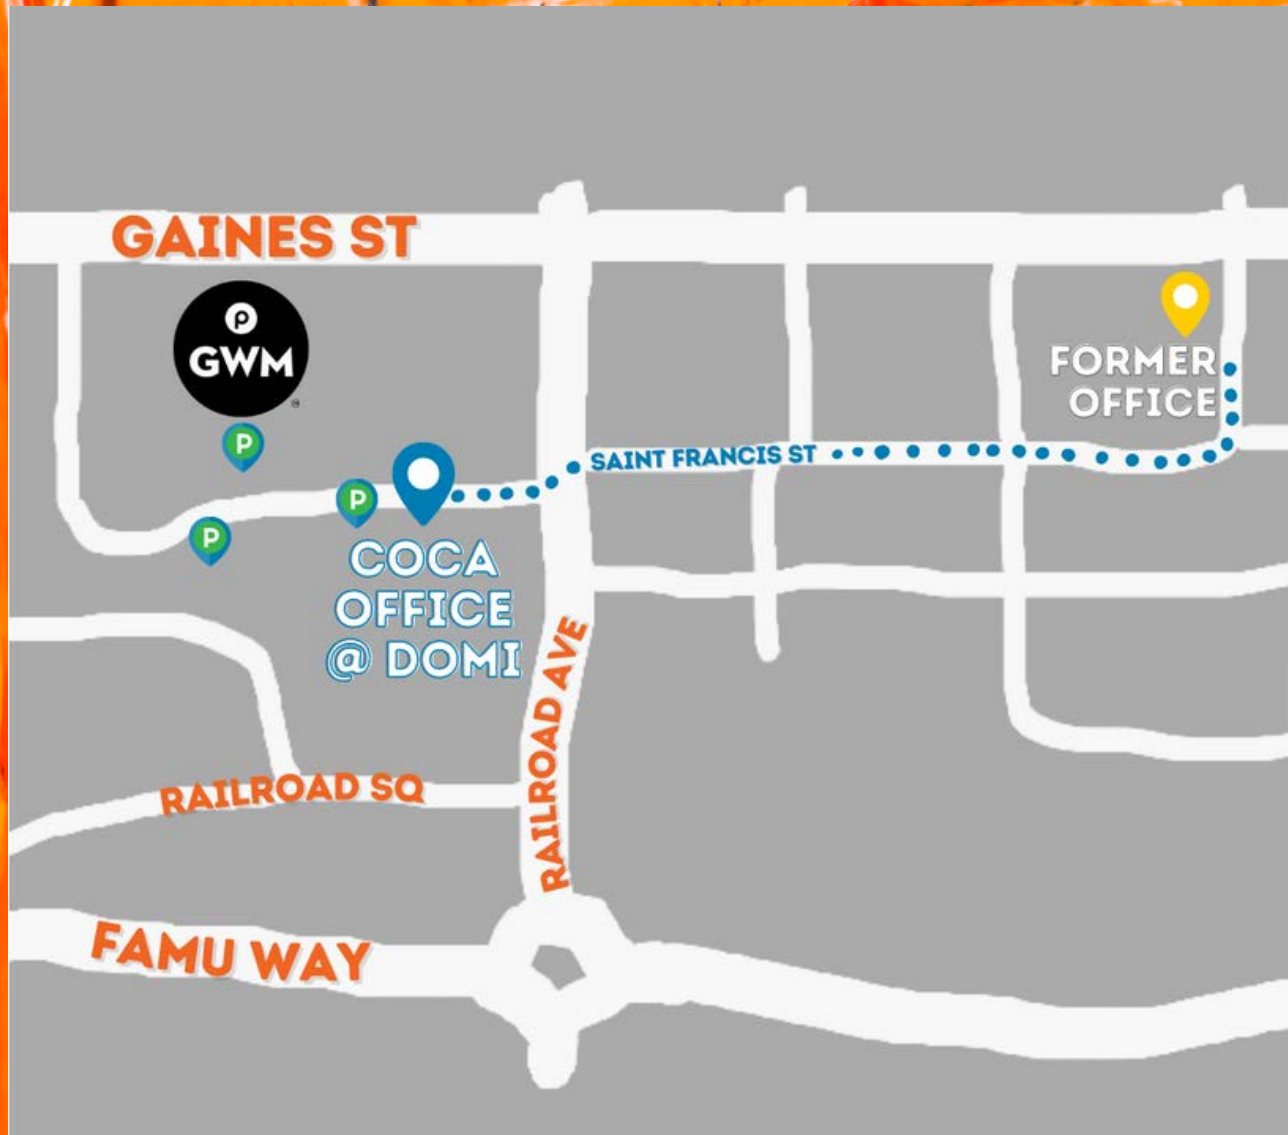

COCA OFFICE

How to find the new COCA office at Domi Station

Directions

Domi Station is located at 914 Railroad Ave, Tallahassee, FL 32310
Whether you're coming from Gaines, FAMU Way, or the Square, you'll find the street to turn down right across from St. Francis Street, next to the Hampton Inn.

If you're coming from the former COCA office, we've provided a direct route by taking Saint Francis Street to cross Railroad Avenue.

COCA OFFICE

How to find the new COCA office at Domi Station

Parking

Currently, there are three places for you to park at Domi Station. Parking spots are also designated on the map.

- The grass lot (*right*) will be available to park & is also located near the back entrance of Domi. The parking lot that is just past may also be available for you to park (*construction permitting*).
- You may also park in the Publix Greenwise parking lot.
- There is also a grass section to park across from the Publix Greenwise lot.

How to Get Into the Building

There are two entrances to the Domi Station. If construction is complete, you may enter from the front entrance of the building. You may find this by walking around the building (*on the right side of the picture*), where you will locate a small ramp leading up to the doorway. This leads right to the COCA space.